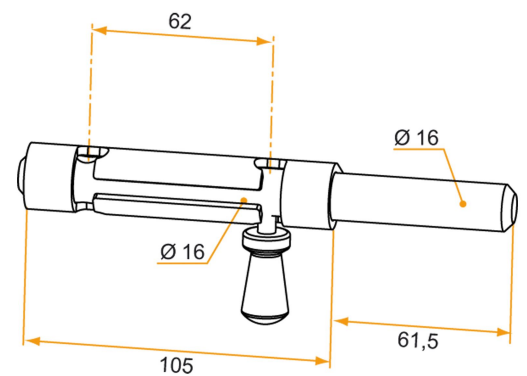

ATTENTION

- Delivered without padlock.

Products to be ordered from :
BURGAUD SAS 147, rue des Paludiers Z.I. des Mares 85270 SAINT-HILAIRE-DE-RIEZ
email : commande@tirard-burgaud.com