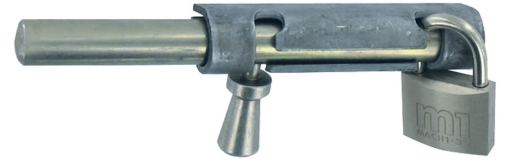

Possible applications include :

Hardware and woodwork

Features

- Raw finish body for better weldability

ATTENTION

- Delivered without padlock.

Products to be ordered from :
BURGAUD SAS 147, rue des Paludiers Z.I. des Mares 85270 SAINT-HILAIRE-DE-RIEZ
email : commande@tirard-burgaud.com

Professional box lock with pear-shaped button, padlock door without strike plate, made of steel.

Possible applications include :

Hardware and woodwork

Référence	Finish	GENCOD	Condit. par	Délai j
130006Q	White zn	15531 7	10	21