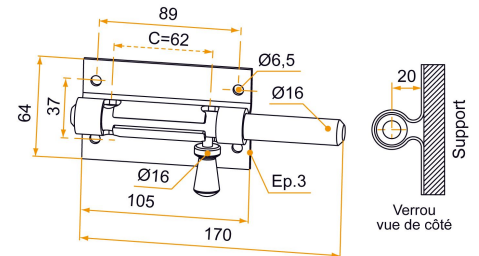

ATTENTION

Delivered without padlock.

Products to be ordered from :
BURGAUD SAS 147, rue des Paludiers Z.I. des Mares 85270 SAINT-HILAIRE-DE-RIEZ
email : commande@tirard-burgaud.com