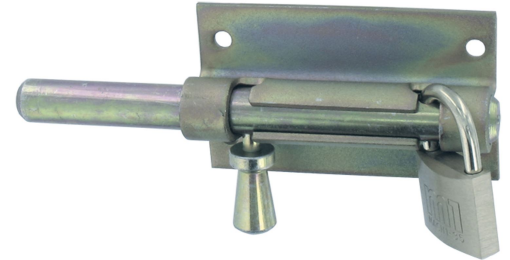

Possible applications include :

Hardware and woodwork

ATTENTION

Delivered without padlock.

Products to be ordered from :
BURGAUD SAS 147, rue des Paludiers Z.I. des Mares 85270 SAINT-HILAIRE-DE-RIEZ
email : commande@tirard-burgaud.com

Professional box lock with pear-shaped button, padlock door on steel plate without strike plate

Possible applications include :

Hardware and woodwork

Référence	Finish	GENCOD	Condit. par	Délai j
130020Q	White zn	3565920	15538 6	10 21