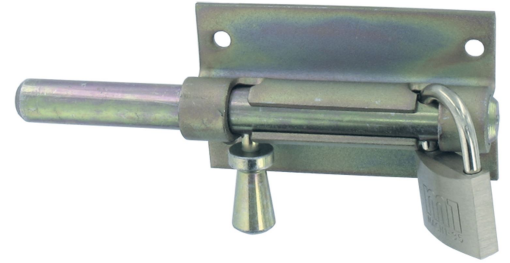

Possible applications include :

Hardware and woodwork

ATTENTION

Delivered without padlock.

Products to be ordered from :
BURGAUD SAS 147, rue des Paludiers Z.I. des Mares 85270 SAINT-HILAIRE-DE-RIEZ
email : commande@tirard-burgaud.com

Professional box lock with pear-shaped button, padlock door on steel plate without strike plate

Possible applications include :

Hardware and woodwork

Référence	Finish	GENCOD	Condit. par	Délai j
130020Q	White zn	3565920	15538 6	10 21