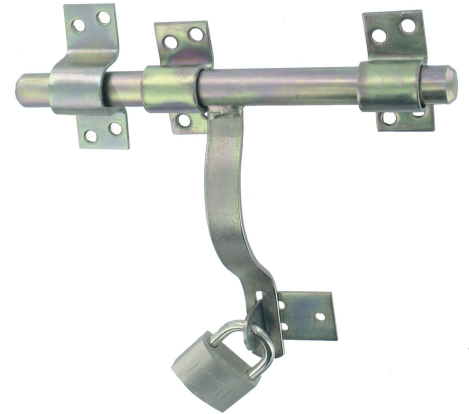

Possible applications include :

Hardware and woodwork

Features

- Made of steel

ATTENTION

- Delivered in a padlock.

Products to be ordered from :
 BURGAUD SAS 147, rue des Paludiers Z.I. des Mares 85270 SAINT-HILAIRE-DE-RIEZ
 email : commande@tirard-burgaud.com

Possible applications include :

Hardware and woodwork

Référence	Finish	GENCOD 3565920	Condit. par	Délai j
130073Q	Black zn	15559 1	10	21
130072Q	White zn	15558 4	10	14

 Multi-RAL : specify your color when placing the order (<https://www.couleursral.fr/ral-classic>)