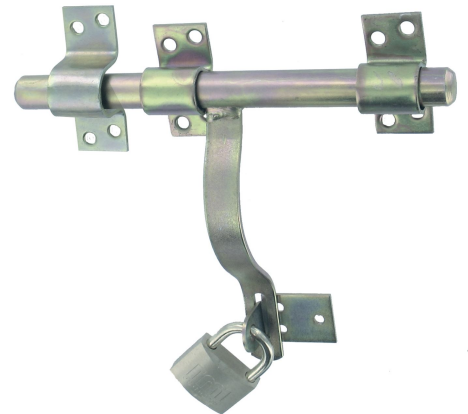

Possible applications include :

Hardware and woodwork

Features

- Made of steel

ATTENTION

- Delivered in a padlock.

Products to be ordered from :
 BURGAUD SAS 147, rue des Paludiers Z.I. des Mares 85270 SAINT-HILAIRE-DE-RIEZ
 email : commande@tirard-burgaud.com

Possible applications include :

Hardware and woodwork

Référence	Finish	GENCOD 3565920	Condit. par	Délai j
130073Q	Black zn	15559 1	10	21
130072Q	White zn	15558 4	10	14

 Multi-RAL : specify your color when placing the order (<https://www.couleursral.fr/ral-classic>)