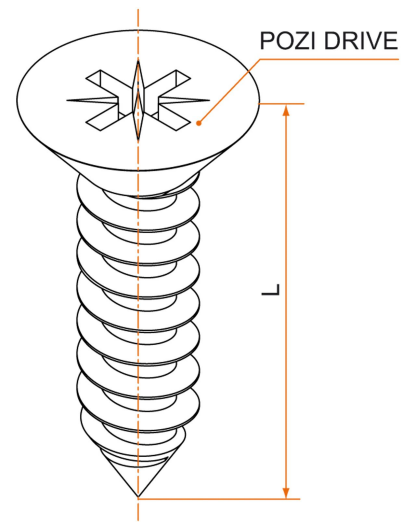

Possible applications include :

PVC and Aluminum
wing shutter
accessories

Stainless steel
accessories

Products to be ordered from :
BURGAUD SAS 147, rue des Paludiers Z.I. des Mares 85270 SAINT-HILAIRE-DE-RIEZ
email : commande@tirard-burgaud.com

Possible applications include :

PVC and Aluminum
wing shutter
accessories

Stainless steel
accessories

Référence	L	Finish	GENCOD 3565920	Condit. par	Délai j
4VI92002	19	9005-30%	12108 4	500	14
4VI91002	19	9016-80%	12104 6	500	14
4VI92002RAL	19		13683 5	50	14
4VI92004	32	9005-30%	12110 7	500	14
4VI91004	32	9016-80%	12106 0	500	14
4VI92004RAL	32		13685 9	50	14

Multi-RAL : specify your color when placing the order (<https://www.couleursral.fr/ral-classic>)