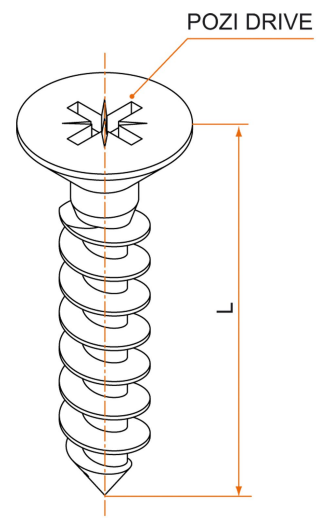

Possible applications include :

PVC and Aluminum
wing shutter
accessories

Stainless steel
accessories

Products to be ordered from :
BURGAUD SAS 147, rue des Paludiers Z.I. des Mares 85270 SAINT-HILAIRE-DE-RIEZ
email : commande@tirard-burgaud.com

Possible applications include :

PVC and Aluminum
wing shutter
accessories

Stainless steel
accessories

Référence	L	Finish	GENCOD 3565920	Condit. par	Délai j
900310	30	9005-30%	03601 2	500	14
800320	30	9016-80%	02981 6	500	14
900310RAL	30		11170 2	50	14

Multi-RAL : specify your color when placing the order (<https://www.couleursral.fr/ral-classic>)