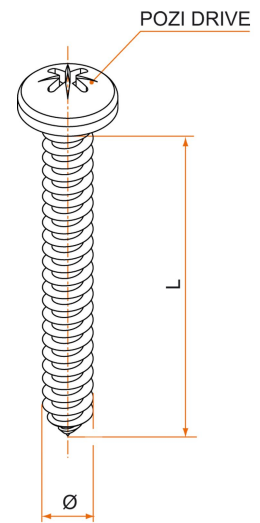

Possible applications include :

PVC and Aluminum
wing shutter
accessories

Stainless steel
accessories

Products to be ordered from :
BURGAUD SAS 147, rue des Paludiers Z.I. des Mares 85270 SAINT-HILAIRE-DE-RIEZ
email : commande@tirard-burgaud.com

Possible applications include :

PVC and Aluminum wing shutter accessories

Stainless steel accessories

Référence	L	Finish	GENCOD 3565920	Condit. par	Délai j
900327	38	9005-30%	11173 3	500	14
800327	38	9016-80%	11172 6	500	14
900327RAL	38		11174 0	50	14

Multi-RAL : specify your color when placing the order (<https://www.couleursral.fr/ral-classic>)