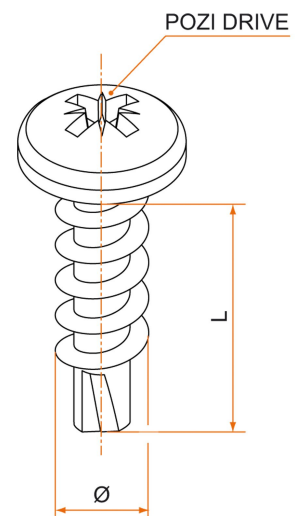

Possible applications include :

PVC and Aluminum
wing shutter
accessories

Stainless steel
accessories

Products to be ordered from :
BURGAUD SAS 147, rue des Paludiers Z.I. des Mares 85270 SAINT-HILAIRE-DE-RIEZ
email : commande@tirard-burgaud.com

Possible applications include :

PVC and Aluminum wing shutter accessories

Stainless steel accessories

Référence	L	Finish	GENCOD 3565920	Condit. par	Délai j
900321	18	9005-30%	03612 8	500	14
800321	18	9016-80%	02982 3	500	14
900321RAL	18		11103 0	50	14

Multi-RAL : specify your color when placing the order (<https://www.couleursral.fr/ral-classic>)