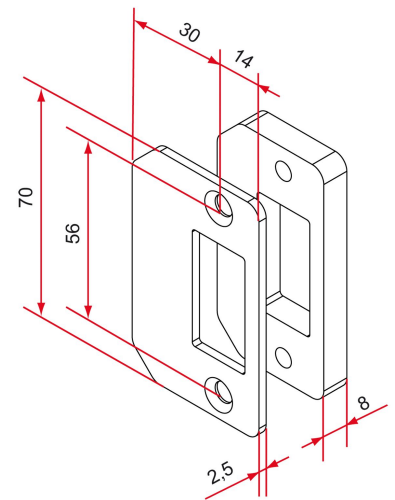

Features

- In stainless steel 304 Composite shim Reversible Compatible with all GK locks