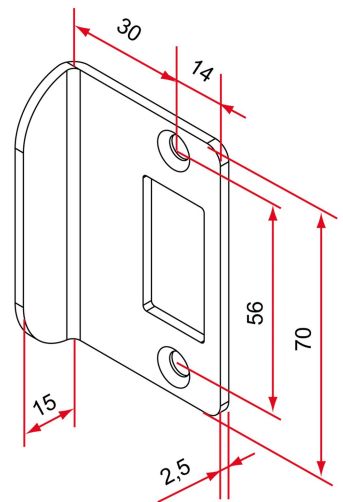

## Features

- In stainless steel 304 Reversible Compatible with all GK locks

Products to be ordered from :  
 TIRARD SAS 16, Avenue du Vimeu Vert Z.A. du Vimeu Industriel 80210  
 FEUQUIERES-EN-VIMEU  
 email : [commande@tirard-burgaud.com](mailto:commande@tirard-burgaud.com)