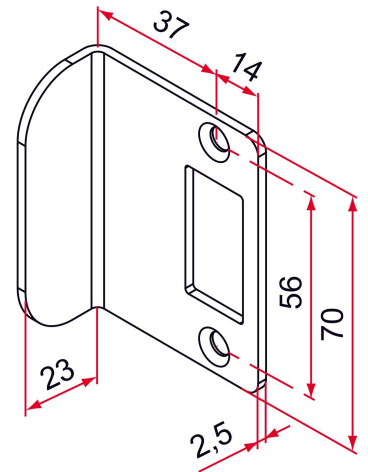

Features

- In stainless steel 304 Reversible Composite shim Compatible with all GK locks