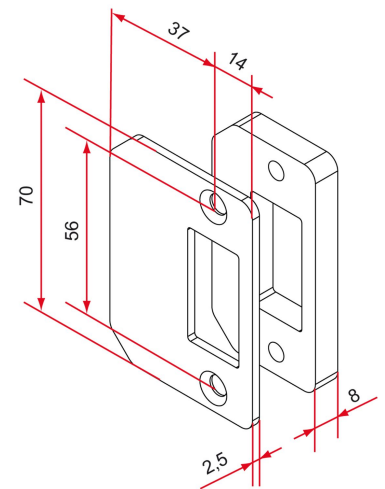

Features

- In stainless steel 304 Composite shim Reversible Compatible with all GK locks