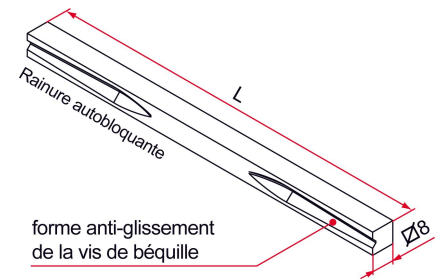

Possible applications include :

Common accessories
for gates

Menuiserie et
agencement

Features

- With self-locking groove

Products to be ordered from :
TIRARD SAS 16, Avenue du Vimeu Vert Z.A. du Vimeu Industriel 80210
FEUQUIERES-EN-VIMEU
email : commande@tirard-burgaud.com

Possible applications include :

Common accessories
for gates

Menuiserie et
agencement

Référence	L	Finish	GENCOD 3661598	Condit. par	Délai j
JE411101	90	raw	04176 8	1	7
JE411102	120	raw	04177 5	1	7
JE411103	150	raw	04178 2	1	14