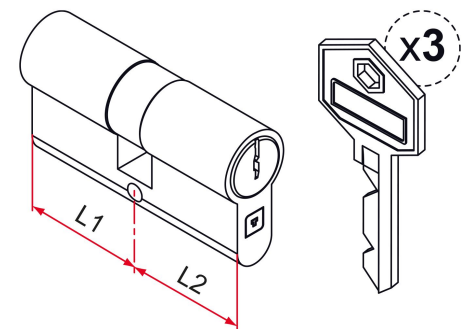

Possible applications include :

Garage door accessories

Wing shutter and louver accessories

Common accessories for gates

**Features**

- Stainless steel spring. Comes with 3 keys.

Products to be ordered from :
TIRARD SAS 16, Avenue du Vimeu Vert Z.A. du Vimeu Industriel 80210
FEUQUIERES-EN-VIMEU
email : commande@tirard-burgaud.com