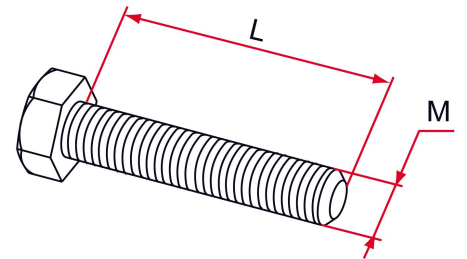

Possible applications include :

Common accessories
for gates

Features

- In GEOMET® treated steel. Screws for fixing brackets, hinges... with steel dowel.

Products to be ordered from :
TIRARD SAS 16, Avenue du Vimeu Vert Z.A. du Vimeu Industriel 80210
FEUQUIERES-EN-VIMEU
email : commande@tirard-burgaud.com

Possible applications include :

Common accessories
for gates

Référence	M x L	Finish	GENCOD 3661598	Condit. par	Délai j
UA000025	6 x 50	geomet	02370 2	100	10
UA000026	8 x 60	geomet	02371 9	100	7

 Multi-RAL : specify your color when placing the order (<https://www.couleursral.fr/ral-classic>)