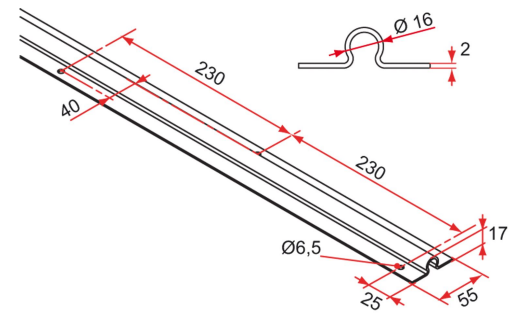

Possible applications include :

Sliding gate

Features

- To be fixed to the ground with screws or anchor bolts (not included). 3.50m bar.

- Omega shape allowing to absorb unevenness of the ground or the gate.