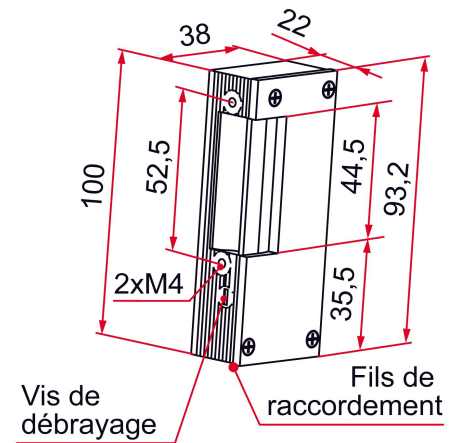

Possible applications include :

Swinging gate accessories

Features

- Disengageable Non adjustable Reinforced latch (holding force 300 Kg)

Products to be ordered from :
 TIRARD SAS 16, Avenue du Vimeu Vert Z.A. du Vimeu Industriel 80210
 FEUQUIERES-EN-VIMEU
 email : commande@tirard-burgaud.com

IP65 waterproof surface-mounted electric strike for gate - straight model

Possible applications include :

Swinging gate accessories

Référence	Voltage	Finish	GENCOD 3661598	Condit. par	Délai j
GN701010	12V	raw	04316 8	1	7
GN701030	24V	brut	05734 9	1	7