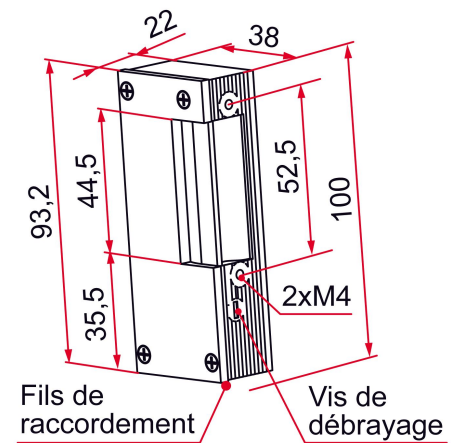

## Features

- Disengageable Non adjustable Reinforced latch (holding force 300 Kg)

Products to be ordered from :  
 TIRARD SAS 16, Avenue du Vimeu Vert Z.A. du Vimeu Industriel 80210  
 FEUQUIERES-EN-VIMEU  
 email : [commande@tirard-burgaud.com](mailto:commande@tirard-burgaud.com)

# IP65 waterproof surface-mounted electric strike for gate - left model

Possible applications include :

Swinging gate accessories

Référence	Voltage	Finish	GENCOD 3661598	Condit. par	Délai j
GN701020	12V	raw	04336 6	1	7
GN701040	24V	Zn	05733 2	1	7