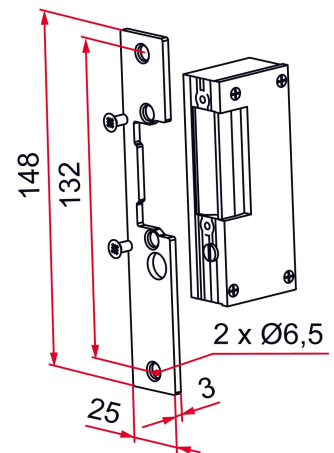

Possible applications include :

Swinging gate accessories

Features

- Stainless steel 304 headplate Detachable Non-adjustable

ATTENTION

- To be installed on an aluminum pillar.

Products to be ordered from :
 TIRARD SAS 16, Avenue du Vimeu Vert Z.A. du Vimeu Industriel 80210
 FEUQUIERES-EN-VIMEU
 email : commande@tirard-burgaud.com

IP65 waterproof recessed electric strike with straight faceplate - right-handed model

Possible applications include :

Swinging gate accessories

Référence	Voltage	Finish	GENCOD 3661598	Condit. par	Délai j
GN701110	12V	brush	04337 3	1	7
GN701130	24V	brossé	05736 3	1	7