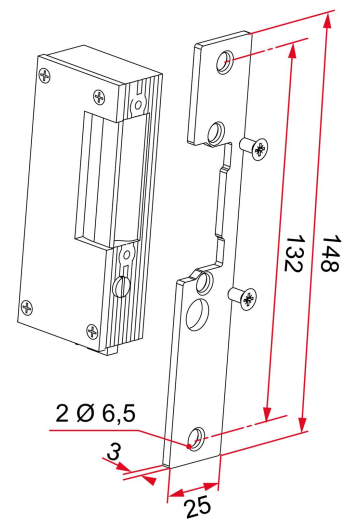

Possible applications include :

Swinging gate accessories

Features

- Stainless steel 304 headplate Disengageable Not adjustable

ATTENTION

- To be installed on an aluminum pillar.

Products to be ordered from :
 TIRARD SAS 16, Avenue du Vimeu Vert Z.A. du Vimeu Industriel 80210
 FEUQUIERES-EN-VIMEU
 email : commande@tirard-burgaud.com

Waterproof IP65 recessed electric strike with left-handed faceplate

Possible applications include :

Swinging gate accessories

Référence	Voltage	Finish	GENCOD 3661598	Condit. par	Délai j
GN701120	12V	brush	04338 0	1	7
GN701140	24V	brossé	05735 6	1	7