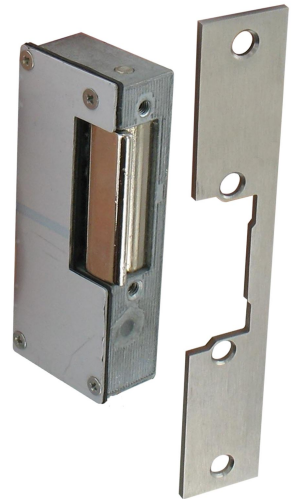

Possible applications include :

Swinging gate accessories

Features

- Stainless steel 304 headplate Disengageable Not adjustable

ATTENTION

- To be installed on an aluminum pillar.

Products to be ordered from :
 TIRARD SAS 16, Avenue du Vimeu Vert Z.A. du Vimeu Industriel 80210
 FEUQUIERES-EN-VIMEU
 email : commande@tirard-burgaud.com

Waterproof IP65 recessed electric strike with left-handed faceplate

Possible applications include :

Swinging gate accessories

Référence	Voltage	Finish	GENCOD 3661598	Condit. par	Délai j
GN701120	12V	brush	04338 0	1	7
GN701140	24V	brossé	05735 6	1	7