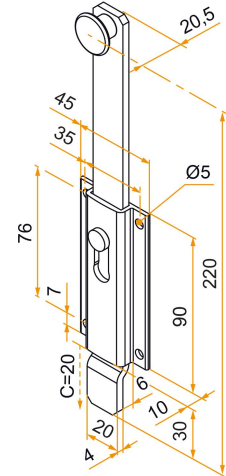

Products to be ordered from :
BURGAUD SAS 147, rue des Paludiers Z.I. des Mares 85270 SAINT-HILAIRE-DE-RIEZ
email : commande@tirard-burgaud.com