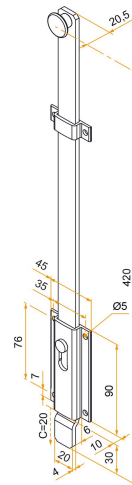

Features

- Aluminium with bent end

Products to be ordered from :
BURGAUD SAS 147, rue des Paludiers Z.I. des Mares 85270 SAINT-HILAIRE-DE-RIEZ
email : commande@tirard-burgaud.com

Possible applications include :