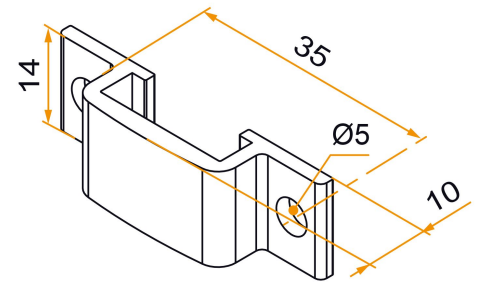

Products to be ordered from :
BURGAUD SAS 147, rue des Paludiers Z.I. des Mares 85270 SAINT-HILAIRE-DE-RIEZ
email : commande@tirard-burgaud.com