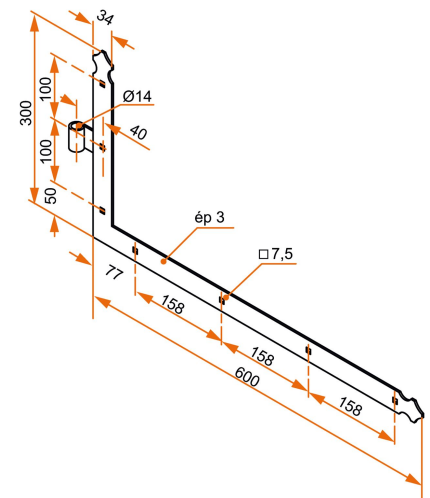

Products to be ordered from :
BURGAUD SAS 147, rue des Paludiers Z.I. des Mares 85270 SAINT-HILAIRE-DE-RIEZ
email : commande@tirard-burgaud.com