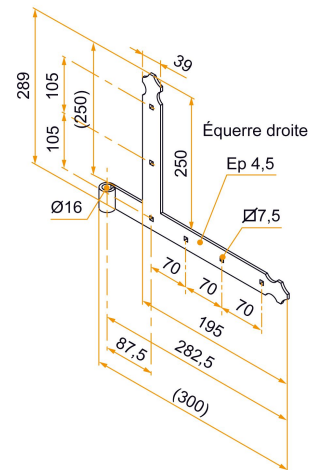

Products to be ordered from :
BURGAUD SAS 147, rue des Paludiers Z.I. des Mares 85270 SAINT-HILAIRE-DE-RIEZ
email : commande@tirard-burgaud.com