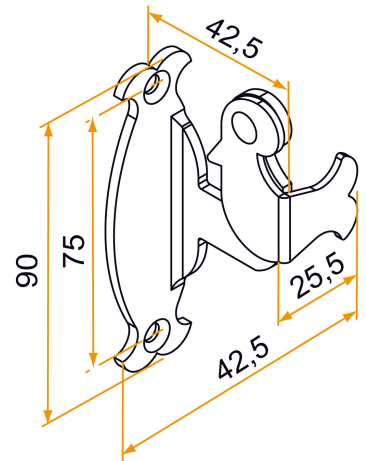

Possible applications include :

PVC and Aluminum
wing shutter
accessories

Features

- In aluminum For 2 leaves

Products to be ordered from :
BURGAUD SAS 147, rue des Paludiers Z.I. des Mares 85270 SAINT-HILAIRE-DE-RIEZ
email : commande@tirard-burgaud.com

Romantic handle support with security - 2 fixing points

Possible applications include :

PVC and Aluminum
wing shutter
accessories

Référence	Finish	GENCOD 3565920	Condit. par	Délai j
3ES92060	9005-30%	17779 1	100	14
3ES91060	9016-80%	17769 2	100	14