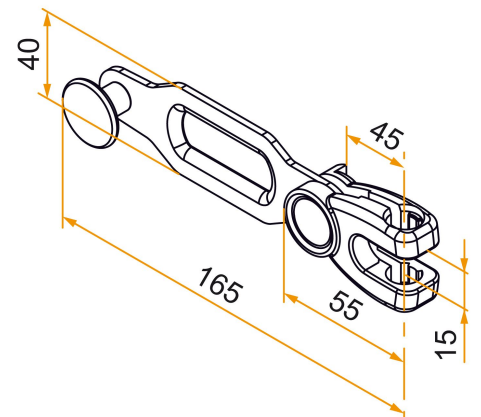

Possible applications include :

PVC and Aluminum
wing shutter
accessories

Features

- Aluminum handle with composite cam

Products to be ordered from :
BURGAUD SAS 147, rue des Paludiers Z.I. des Mares 85270 SAINT-HILAIRE-DE-RIEZ
email : commande@tirard-burgaud.com

Possible applications include :

PVC and Aluminum
wing shutter
accessories

Référence	Finish	Composite part	GENCOD 3565920	Condit. par	Délai j
5ES16023	black	noir	18346 4	100	21
5ES17023	white	blanc	18347 1	100	21