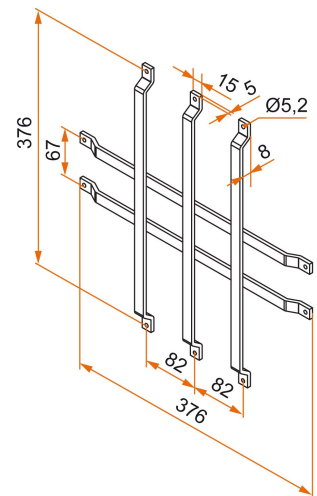

## Features

- In aluminum. Particularly suitable for PVC or aluminum supports.

**Tip**

- The maximum diameter of the round porthole must be 315 mm and its maximum thickness must be 7 mm.

Products to be ordered from :  
 BURGAUD SAS 147, rue des Paludiers Z.I. des Mares 85270 SAINT-HILAIRE-DE-RIEZ  
 email : [commande@tirard-burgaud.com](mailto:commande@tirard-burgaud.com)