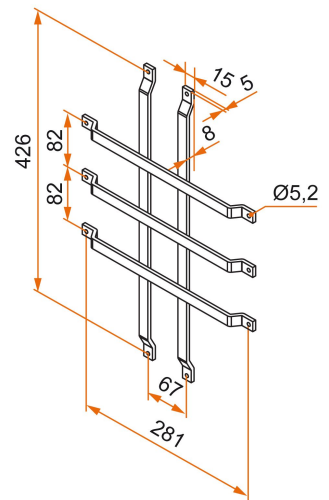

Possible applications include :

Garage door accessories

Features

- In aluminum. Particularly suitable for PVC or aluminum supports.

Tip

- The maximum dimensions of the rectangular window must be 370x240 and its thickness must not exceed 7 mm.