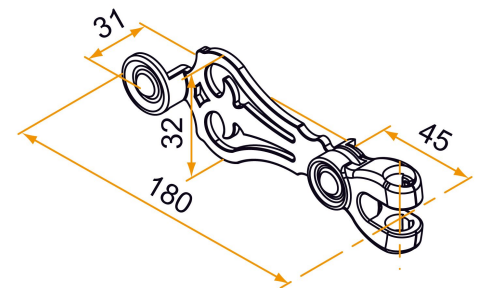

Possible applications include :

PVC and Aluminum
wing shutter
accessories

Features

- Aluminum Assembly

Products to be ordered from :
BURGAUD SAS 147, rue des Paludiers Z.I. des Mares 85270 SAINT-HILAIRE-DE-RIEZ
email : commande@tirard-burgaud.com

Possible applications include :

PVC and Aluminum wing shutter accessories

Référence	Finish	GENCOD 3565920	Condit. par	Délai j
3ES92066	9005-30%	18203 0	100	7
3ES91067	9016-80%	18204 7	100	7
3ES92066RAL		19153 7	1	14