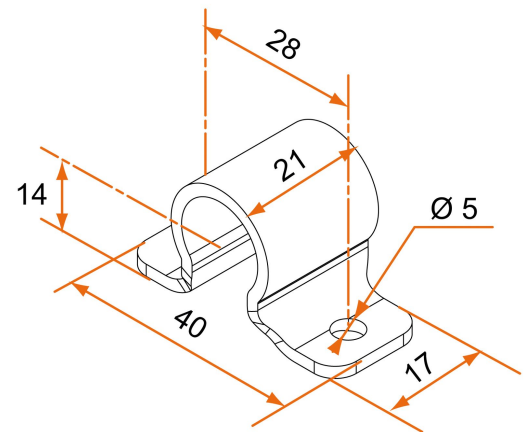

Possible applications include :

Wooden wing shutter accessories

Features

- Made of steel

Products to be ordered from :
 BURGAUD SAS 147, rue des Paludiers Z.I. des Mares 85270 SAINT-HILAIRE-DE-RIEZ
 email : commande@tirard-burgaud.com