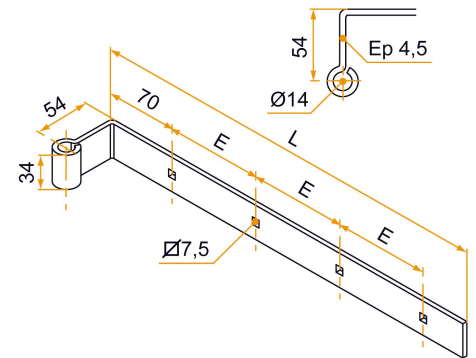

Products to be ordered from :
BURGAUD SAS 147, rue des Paludiers Z.I. des Mares 85270 SAINT-HILAIRE-DE-RIEZ
email : commande@tirard-burgaud.com