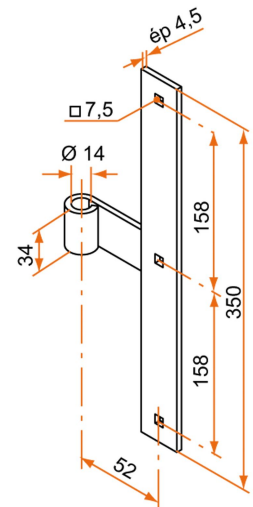

Possible applications include :

Wooden wing shutter accessories

Features

- In steel Composition: 2 intermediate hinges

Products to be ordered from :
 BURGAUD SAS 147, rue des Paludiers Z.I. des Mares 85270 SAINT-HILAIRE-DE-RIEZ
 email : commande@tirard-burgaud.com

Kit 2 intermediate hinges - square end - Ø14 - H.350 - 34x4.5 - square holes of 7.5 - offset 52

Possible applications include :

Wooden wing shutter
accessories

Référence	No. of holes	Finish	GENCOD 3565920	Condit. par	Délai j
1K192116	3	9005-30%	17412 7	1	21