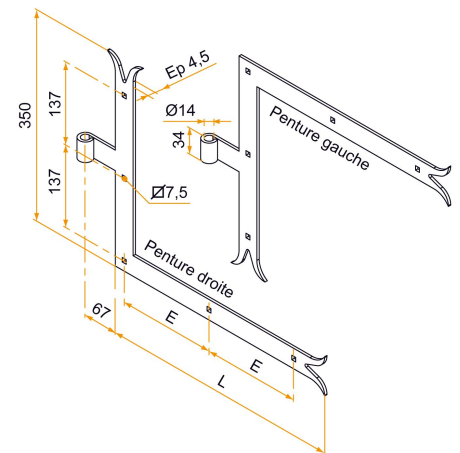

Possible applications include :

Wooden wing shutter accessories

Features

- In steel Composition: 1 left angle hinge 1 right angle hinge

Products to be ordered from :
 BURGAUD SAS 147, rue des Paludiers Z.I. des Mares 85270 SAINT-HILAIRE-DE-RIEZ
 email : commande@tirard-burgaud.com

Kit of 2 square hinges - fish tail - Ø14 - H.350 - 34x4.5 - square holes of 7.5 - offset 67

Possible applications include :

Wooden wing shutter
accessories

Référence	L	CD	No. of holes	Finish	GENCOD 3565920	Condit. par	Délai j
1KI92145	400	162	5	9005-30%	15829 5	1	21
1KI92146	500	212	5	9005-30%	15937 7	1	21