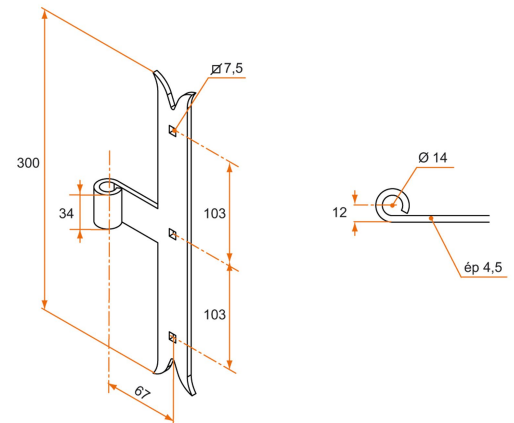

Possible applications include :

Wooden wing shutter
accessories

Features

- In steel Composition: 2 intermediate hinges

Products to be ordered from :
BURGAUD SAS 147, rue des Paludiers Z.I. des Mares 85270 SAINT-HILAIRE-DE-RIEZ
email : commande@tirard-burgaud.com

Kit 2 intermediate hinges - fish tail - Ø14 - H.300 - 34x4.5 - square holes of 7.5 - offset 67

Possible applications include :

Wooden wing shutter accessories

Référence	No. of holes	Finish	GENCOD 3565920	Condit. par	Délai j
1KI92055	3	9005-30%	14242 3	1	21
1KI12009	3	Zn	14240 9	1	21