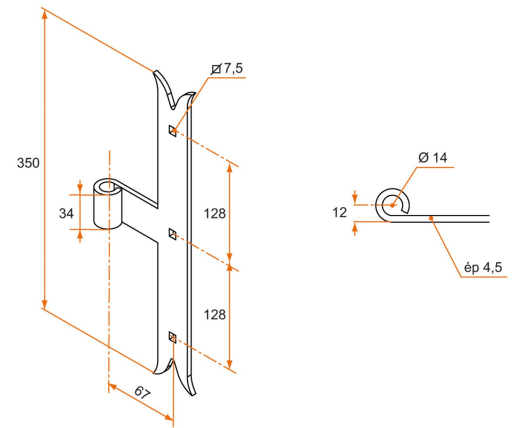

## Features

- In steel Composition: 2 intermediate hinges

Products to be ordered from :  
 BURGAUD SAS 147, rue des Paludiers Z.I. des Mares 85270 SAINT-HILAIRE-DE-RIEZ  
 email : commande@tirard-burgaud.com

# Kit of 2 intermediate hinges - fish tail - Ø14 - H.350 - 34x4.5 - square holes of 7.5 - offset 67

Possible applications include :

Wooden wing shutter accessories

Référence	No. of holes	Finish	GENCOD 3565920	Condit. par	Délai j
1K192152	3	9005-30%	15138 8	1	21