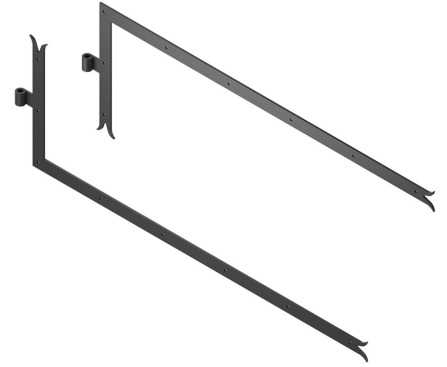

Possible applications include :

Wooden wing shutter  
accessories

## Features

- In steel Composition: 1 left angle hinge 1 right angle hinge

Products to be ordered from :  
BURGAUD SAS 147, rue des Paludiers Z.I. des Mares 85270 SAINT-HILAIRE-DE-RIEZ  
email : [commande@tirard-burgaud.com](mailto:commande@tirard-burgaud.com)

# Kit 2 square hinges - fish tail - Ø16 - H.400xL.1200 - 40x6 - square holes of 7.5 - offset 55

Possible applications include :

Wooden wing shutter  
accessories

Référence	No. of holes	Finish	GENCOD 3565920	Condit. par	Délai j
1K192140	8	9005-30%	17432 5	1	21