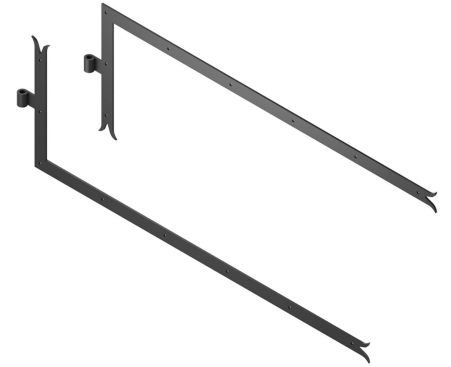

## Features

- In steel Composition: 1 left angle hinge 1 right angle hinge

Products to be ordered from :  
BURGAUD SAS 147, rue des Paludiers Z.I. des Mares 85270 SAINT-HILAIRE-DE-RIEZ  
email : [commande@tirard-burgaud.com](mailto:commande@tirard-burgaud.com)

# Kit 2 square hinges - fish tail - Ø16 - H.400xL.1200 - 40x6 - square holes of 7.5 - offset 55

Possible applications include :

Wooden wing shutter  
accessories

Référence	No. of holes	Finish	GENCOD 3565920	Condit. par	Délai j
1K192140	8	9005-30%	17432 5	1	21