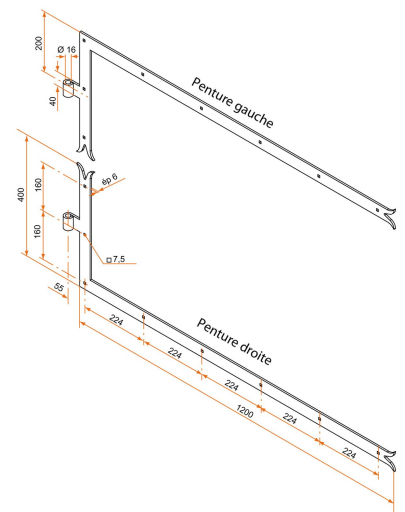

## Features

- In steel Composition: 1 left angle hinge 1 right angle hinge

Products to be ordered from :  
BURGAUD SAS 147, rue des Paludiers Z.I. des Mares 85270 SAINT-HILAIRE-DE-RIEZ  
email : [commande@tirard-burgaud.com](mailto:commande@tirard-burgaud.com)

# Kit 2 square hinges - fish tail - Ø16 - H.400xL.1200 - 40x6 - square holes of 7.5 - offset 55

Possible applications include :

Wooden wing shutter  
accessories

Référence	No. of holes	Finish	GENCOD 3565920	Condit. par	Délai j
1K192140	8	9005-30%	17432 5	1	21