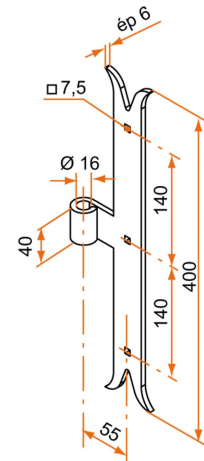

Possible applications include :

Wooden wing shutter accessories

Features

- In steel Composition: 2 intermediate hinges

Products to be ordered from :
BURGAUD SAS 147, rue des Paludiers Z.I. des Mares 85270 SAINT-HILAIRE-DE-RIEZ
email : commande@tirard-burgaud.com

Kit of 2 intermediate hinges - fish tail - Ø16 - H.400 - 40x6 - square holes of 7.5 - offset 55

Possible applications include :

Wooden wing shutter accessories

Référence	H	No. of holes	Finish	GENCOD 3565920	Condit. par	Délai j
1K192142	400	3	9005-30%	17434 9	1	21