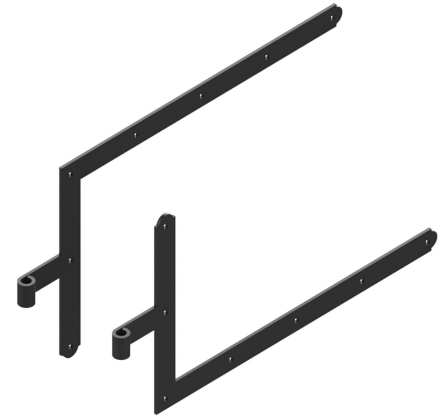

Possible applications include :

Wooden wing shutter accessories

Features

- In steel Composition: 1 left angle hinge 1 right angle hinge

Products to be ordered from :
BURGAUD SAS 147, rue des Paludiers Z.I. des Mares 85270 SAINT-HILAIRE-DE-RIEZ
email : commande@tirard-burgaud.com

Kit of 2 square hinges - round end - Ø14 - H.300 - 34x4.5 - square holes of 6.5 - offset 87

Possible applications include :

Wooden wing shutter accessories

Référence	L	CD	No. of holes	Finish	GENCOD 3565920	Condit. par	Délai j
1KI92191	300	133	5	9005-30%	17456 1	1	21
1KI92192	400	122	6	9005-30%	17457 8	1	21
1KI92193	500	116.5	7	9005-30%	17458 5	1	21
1KI92194	600	141,5	7	9005-30%	17459 2	1	21
1KI92195	700	133	8	9005-30%	17460 8	1	21