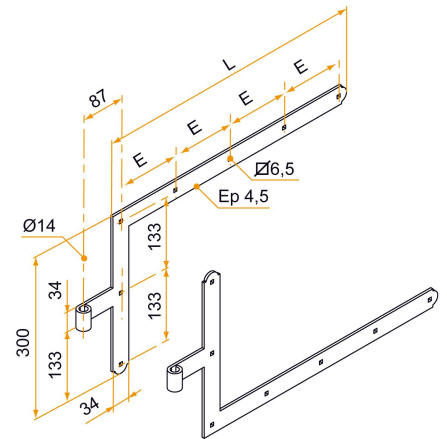

Possible applications include :

Wooden wing shutter accessories

Features

- In steel Composition: 1 left angle hinge 1 right angle hinge

Products to be ordered from :
BURGAUD SAS 147, rue des Paludiers Z.I. des Mares 85270 SAINT-HILAIRE-DE-RIEZ
email : commande@tirard-burgaud.com

Kit of 2 square hinges - round end - Ø14 - H.300 - 34x4.5 - square holes of 6.5 - offset 87

Possible applications include :

Wooden wing shutter accessories

Référence	L	CD	No. of holes	Finish	GENCOD 3565920	Condit. par	Délai j
1KI92191	300	133	5	9005-30%	17456 1	1	21
1KI92192	400	122	6	9005-30%	17457 8	1	21
1KI92193	500	116.5	7	9005-30%	17458 5	1	21
1KI92194	600	141,5	7	9005-30%	17459 2	1	21
1KI92195	700	133	8	9005-30%	17460 8	1	21