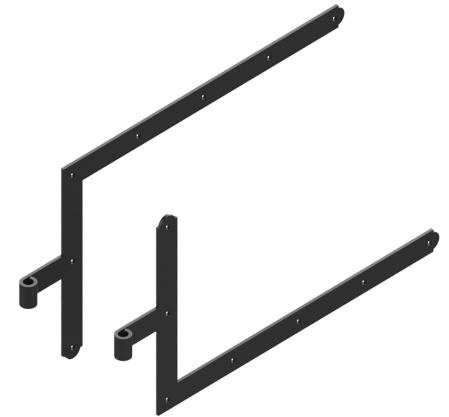

Possible applications include :

Wooden wing shutter accessories

Features

- In steel Composition: 1 left angle hinge 1 right angle hinge

Products to be ordered from :
BURGAUD SAS 147, rue des Paludiers Z.I. des Mares 85270 SAINT-HILAIRE-DE-RIEZ
email : commande@tirard-burgaud.com

Kit of 2 square hinges - round end - Ø14 - H.300 - 34x4.5 - square holes of 6.5 - offset 87

Possible applications include :

Wooden wing shutter accessories

Référence	L	CD	No. of holes	Finish	GENCOD 3565920	Condit. par	Délai j
1KI92191	300	133	5	9005-30%	17456 1	1	21
1KI92192	400	122	6	9005-30%	17457 8	1	21
1KI92193	500	116.5	7	9005-30%	17458 5	1	21
1KI92194	600	141,5	7	9005-30%	17459 2	1	21
1KI92195	700	133	8	9005-30%	17460 8	1	21