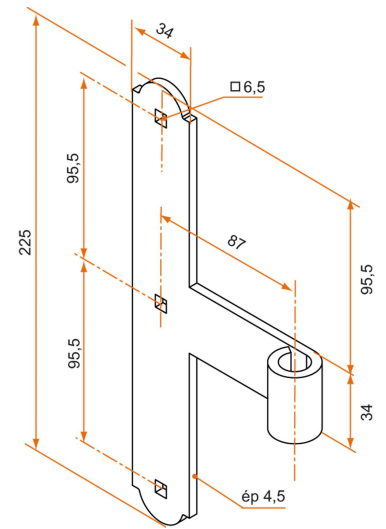

## Features

- In steel Composition: 2 intermediate hinges

Products to be ordered from :  
 BURGAUD SAS 147, rue des Paludiers Z.I. des Mares 85270 SAINT-HILAIRE-DE-RIEZ  
 email : [commande@tirard-burgaud.com](mailto:commande@tirard-burgaud.com)

# Kit 2 intermediate hinges - round end - Ø14 - H.225 - 34x4.5 - square holes of 6.5 - offset 87

Possible applications include :

Wooden wing shutter accessories

Référence	H	No. of holes	Finish	GENCOD 3565920	Condit. par	Délai j
1K192196	225	3	9005-30%	17461 5	1	21