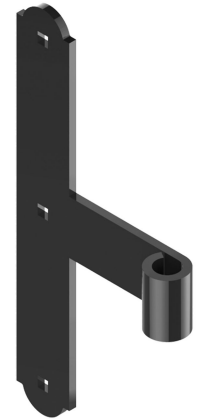

## Features

- In steel Composition: 2 intermediate hinges

Products to be ordered from :  
 BURGAUD SAS 147, rue des Paludiers Z.I. des Mares 85270 SAINT-HILAIRE-DE-RIEZ  
 email : [commande@tirard-burgaud.com](mailto:commande@tirard-burgaud.com)

# Kit 2 intermediate hinges - round end - Ø14 - H.225 - 34x4.5 - square holes of 6.5 - offset 87

Possible applications include :

Wooden wing shutter accessories

Référence	H	No. of holes	Finish	GENCOD 3565920	Condit. par	Délai j
1K192196	225	3	9005-30%	17461 5	1	21