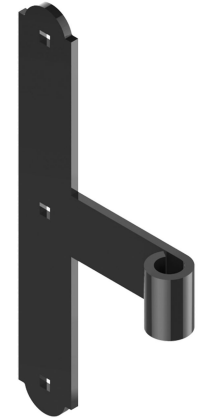

Possible applications include :

Wooden wing shutter accessories

## Features

- In steel Composition: 2 intermediate hinges

Products to be ordered from :  
 BURGAUD SAS 147, rue des Paludiers Z.I. des Mares 85270 SAINT-HILAIRE-DE-RIEZ  
 email : [commande@tirard-burgaud.com](mailto:commande@tirard-burgaud.com)

# Kit 2 intermediate hinges - round end - Ø14 - H.225 - 34x4.5 - square holes of 6.5 - offset 87

Possible applications include :

Wooden wing shutter accessories

Référence	H	No. of holes	Finish	GENCOD 3565920	Condit. par	Délai j
1K192196	225	3	9005-30%	17461 5	1	21