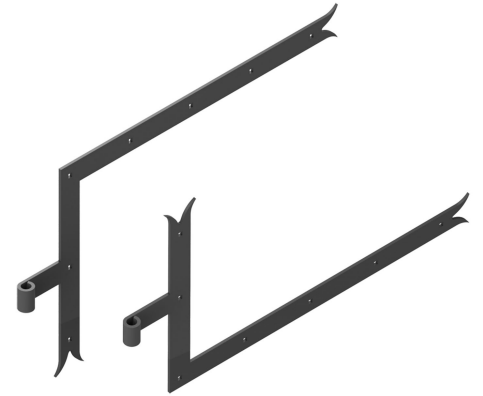

Possible applications include :

Wooden wing shutter accessories

## Features

- In steel Composition: 1 left angle hinge 1 right angle hinge

Products to be ordered from :  
BURGAUD SAS 147, rue des Paludiers Z.I. des Mares 85270 SAINT-HILAIRE-DE-RIEZ  
email : [commande@tirard-burgaud.com](mailto:commande@tirard-burgaud.com)

## Kit 2 square hinges - fish tail - Ø14 - H.320 - 34x4.5 - square holes of 6.5 - offset 87

Possible applications include :

Wooden wing shutter accessories

Référence	L	CD	No. of holes	Finish	GENCOD 3565920	Condit. par	Délai j
1KI92203	300	118	5	9005-30%	17468 4	1	21
1KI92204	400	112	6	9005-30%	17469 1	1	21
1KI92205	500	109	7	9005-30%	17470 7	1	21
1KI92206	600	134	7	9005-30%	17471 4	1	21
1KI92207	700	127	8	9005-30%	17472 1	1	21