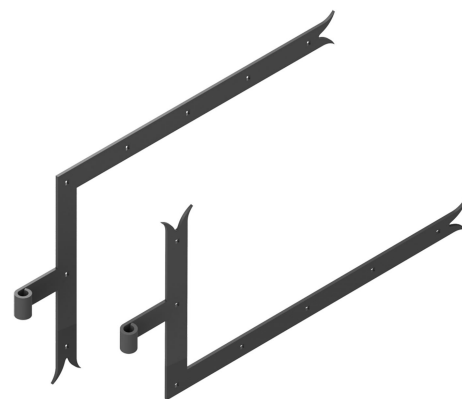

Possible applications include :

Wooden wing shutter accessories

## Features

- In steel Composition: 1 left angle hinge 1 right angle hinge

Products to be ordered from :  
BURGAUD SAS 147, rue des Paludiers Z.I. des Mares 85270 SAINT-HILAIRE-DE-RIEZ  
email : [commande@tirard-burgaud.com](mailto:commande@tirard-burgaud.com)

## Kit 2 square hinges - fish tail - Ø14 - H.320 - 34x4.5 - square holes of 6.5 - offset 87

Possible applications include :

Wooden wing shutter accessories

Référence	L	CD	No. of holes	Finish	GENCOD 3565920	Condit. par	Délai j
1KI92203	300	118	5	9005-30%	17468 4	1	21
1KI92204	400	112	6	9005-30%	17469 1	1	21
1KI92205	500	109	7	9005-30%	17470 7	1	21
1KI92206	600	134	7	9005-30%	17471 4	1	21
1KI92207	700	127	8	9005-30%	17472 1	1	21