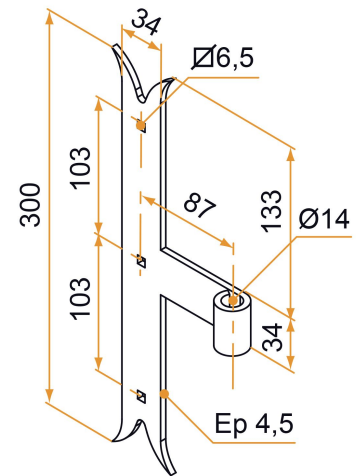

Possible applications include :

Wooden wing shutter accessories

Features

- In steel Composition: 2 intermediate hinges

Products to be ordered from :
BURGAUD SAS 147, rue des Paludiers Z.I. des Mares 85270 SAINT-HILAIRE-DE-RIEZ
email : commande@tirard-burgaud.com

Kit 2 intermediate hinges - fish tail - Ø14 - H.300 - 34x4.5 - square holes of 6.5 - offset 87

Possible applications include :

Wooden wing shutter accessories

Référence	H	No. of holes	Finish	GENCOD 3565920	Condit. par	Délai j
1K192208	300	3	9005-30%	17473 8	1	21