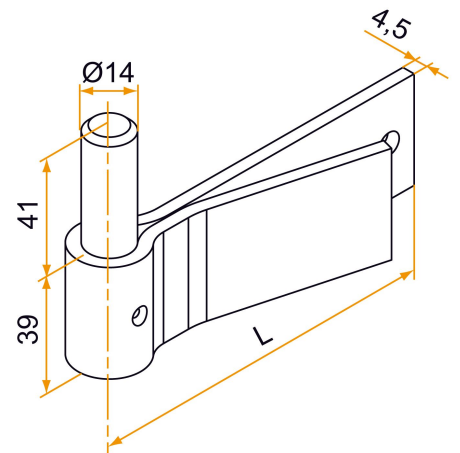

Products to be ordered from :
BURGAUD SAS 147, rue des Paludiers Z.I. des Mares 85270 SAINT-HILAIRE-DE-RIEZ
email : commande@tirard-burgaud.com