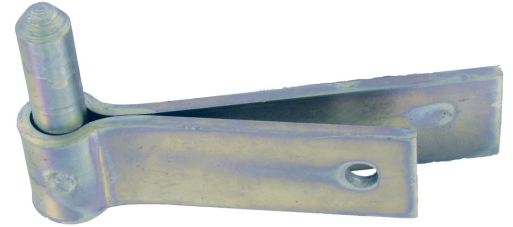

Possible applications include :

Wooden wing shutter accessories

Features

- Made of steel

Products to be ordered from :
BURGAUD SAS 147, rue des Paludiers Z.I. des Mares 85270 SAINT-HILAIRE-DE-RIEZ
email : commande@tirard-burgaud.com

Embedded hinge - double leaf - Ø14 axis, H.40 - 39x4.5

Possible applications include :

Wooden wing shutter
accessories

Référence	L	Finish	GENCOD 3565920	Condit. par	Délai j
499460	120	Zn	15824 0	25	21
499560Q	170	Zn	14439 7	10	21