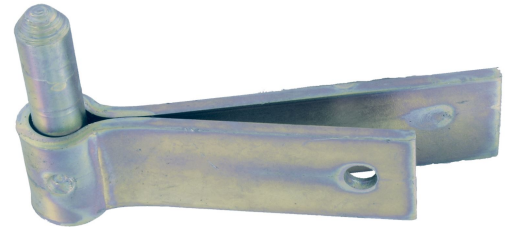

Possible applications include :

Wooden wing shutter accessories

Features

- Made of steel

Products to be ordered from :
BURGAUD SAS 147, rue des Paludiers Z.I. des Mares 85270 SAINT-HILAIRE-DE-RIEZ
email : commande@tirard-burgaud.com

Embedded hinge - double leaf - Ø14 axis, H.40 - 39x4.5

Possible applications include :

Wooden wing shutter
accessories

Référence	L	Finish	GENCOD 3565920	Condit. par	Délai j
499460	120	Zn	15824 0	25	21
499560Q	170	Zn	14439 7	10	21