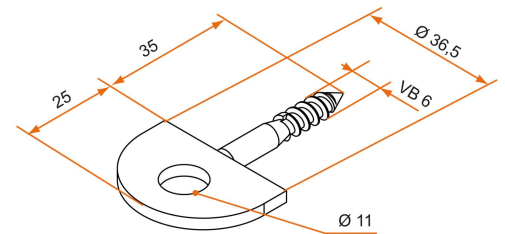

Possible applications include :

Wooden wing shutter accessories

Features

- Made of steel

Products to be ordered from :
 BURGAUD SAS 147, rue des Paludiers Z.I. des Mares 85270 SAINT-HILAIRE-DE-RIEZ
 email : commande@tirard-burgaud.com