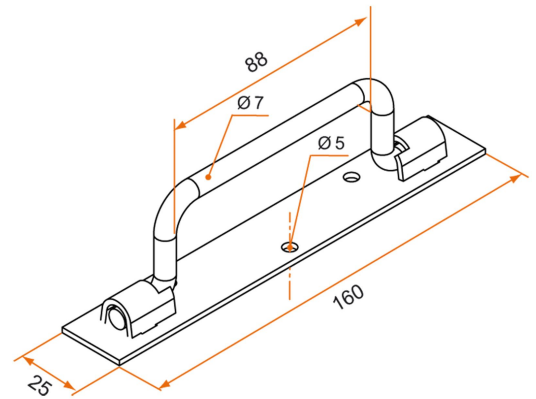

Products to be ordered from :
BURGAUD SAS 147, rue des Paludiers Z.I. des Mares 85270 SAINT-HILAIRE-DE-RIEZ
email : commande@tirard-burgaud.com