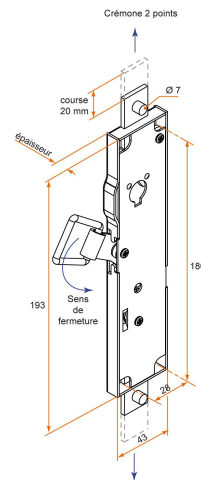

Possible applications include :

Wing shutter and louver accessories

Products to be ordered from :
 TIRARD SAS 16, Avenue du Vimeu Vert Z.A. du Vimeu Industriel 80210
 FEUQUIERES-EN-VIMEU
 email : commande@tirard-burgaud.com

Possible applications include :

Wing shutter and louver accessories

Référence	Thickness	Finish	GENCOD 3661598	Condit. par	Délai j
CA114302	10	Zn	00195 3	1	7
CA114301	13	electrozingué	00194 6	1	7

 Multi-RAL : specify your color when placing the order (<https://www.couleursral.fr/ral-classic>)