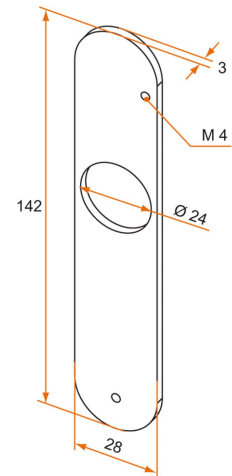

Products to be ordered from :
TIRARD SAS 16, Avenue du Vimeu Vert Z.A. du Vimeu Industriel 80210
FEUQUIERES-EN-VIMEU
email : commande@tirard-burgaud.com