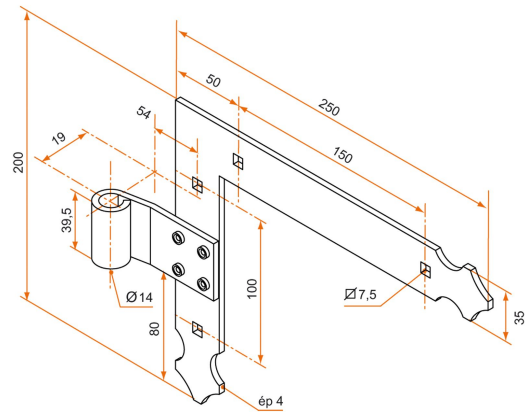

Products to be ordered from :
BURGAUD SAS 147, rue des Paludiers Z.I. des Mares 85270 SAINT-HILAIRE-DE-RIEZ
email : commande@tirard-burgaud.com