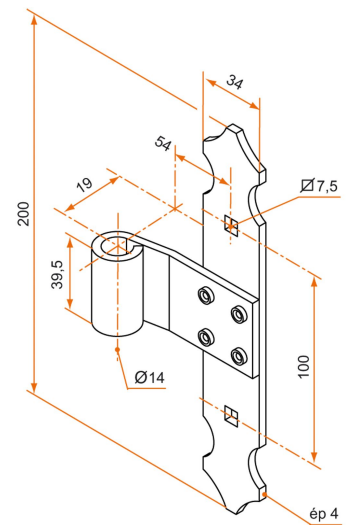

Products to be ordered from :
BURGAUD SAS 147, rue des Paludiers Z.I. des Mares 85270 SAINT-HILAIRE-DE-RIEZ
email : commande@tirard-burgaud.com