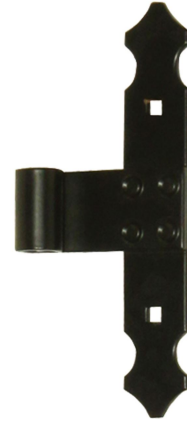

Possible applications include :

PVC and Aluminum
wing shutter
accessories

Features

- Aluminum

Products to be ordered from :
BURGAUD SAS 147, rue des Paludiers Z.I. des Mares 85270 SAINT-HILAIRE-DE-RIEZ
email : commande@tirard-burgaud.com

Intermediate hinge - festoon end - Ø14 - H.200 - 35x4 - square holes of 7.5 - offset 19x54

Possible applications include :

PVC and Aluminum
wing shutter
accessories

| Référence | H | Finish | GENCOD 3565920 | Condit. par | Délai j |
|-------------|-----|----------|-------------------|----------------|---------|
| 3PE92050 | 200 | 9005-30% | 11004 0 | 50 | 14 |
| 3PE91045 | 200 | 9016-80% | 11003 3 | 50 | 14 |
| 3PE92050RAL | 200 | | 11023 1 | 1 | 14 |