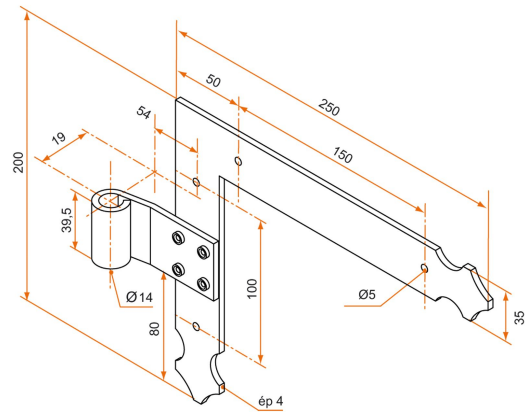

Products to be ordered from :
BURGAUD SAS 147, rue des Paludiers Z.I. des Mares 85270 SAINT-HILAIRE-DE-RIEZ
email : commande@tirard-burgaud.com