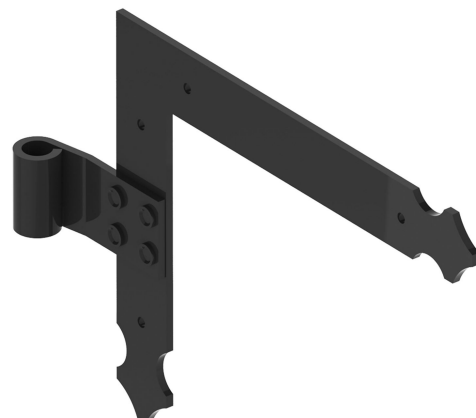

Possible applications include :

PVC and Aluminum
wing shutter
accessories

Features

- Aluminum

Products to be ordered from :
BURGAUD SAS 147, rue des Paludiers Z.I. des Mares 85270 SAINT-HILAIRE-DE-RIEZ
email : commande@tirard-burgaud.com

Square hinge - festoon end - Ø14 - H.200xL.250 - 35x4 - round holes of 5 - offset 19x54

Possible applications include :

PVC and Aluminum
wing shutter
accessories

Référence	Mounting direction	Finish	GENCOD 3565920	Condit. par	Délai j
3PE92052G	LEFT	9005-30%	11401 7	50	14
3PE92052D	RIGHT	9005-30%	11403 1	50	14
3PE91047G	LEFT	9016-80%	11400 0	50	14
3PE91047D	RIGHT	9016-80%	11402 4	50	14
3PE92052GRAL	LEFT		13062 8	1	14
3PE92052DRAL	RIGHT		13061 1	1	14