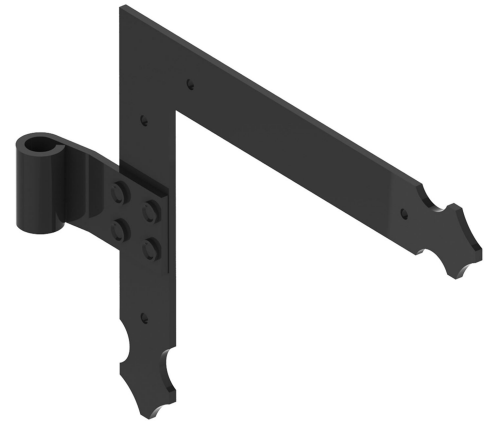

Possible applications include :

PVC and Aluminum
wing shutter
accessories

Features

- Aluminum

Products to be ordered from :
BURGAUD SAS 147, rue des Paludiers Z.I. des Mares 85270 SAINT-HILAIRE-DE-RIEZ
email : commande@tirard-burgaud.com

Square hinge - festoon end - Ø14 - H.200xL.250 - 35x4 - round holes of 5 - offset 19x54

Possible applications include :

PVC and Aluminum
wing shutter
accessories

Référence	Mounting direction	Finish	GENCOD 3565920	Condit. par	Délai j
3PE92052G	LEFT	9005-30%	11401 7	50	14
3PE92052D	RIGHT	9005-30%	11403 1	50	14
3PE91047G	LEFT	9016-80%	11400 0	50	14
3PE91047D	RIGHT	9016-80%	11402 4	50	14
3PE92052GRAL	LEFT		13062 8	1	14
3PE92052DRAL	RIGHT		13061 1	1	14