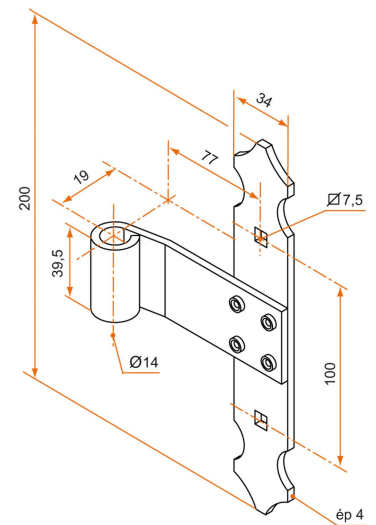

Products to be ordered from :
BURGAUD SAS 147, rue des Paludiers Z.I. des Mares 85270 SAINT-HILAIRE-DE-RIEZ
email : commande@tirard-burgaud.com